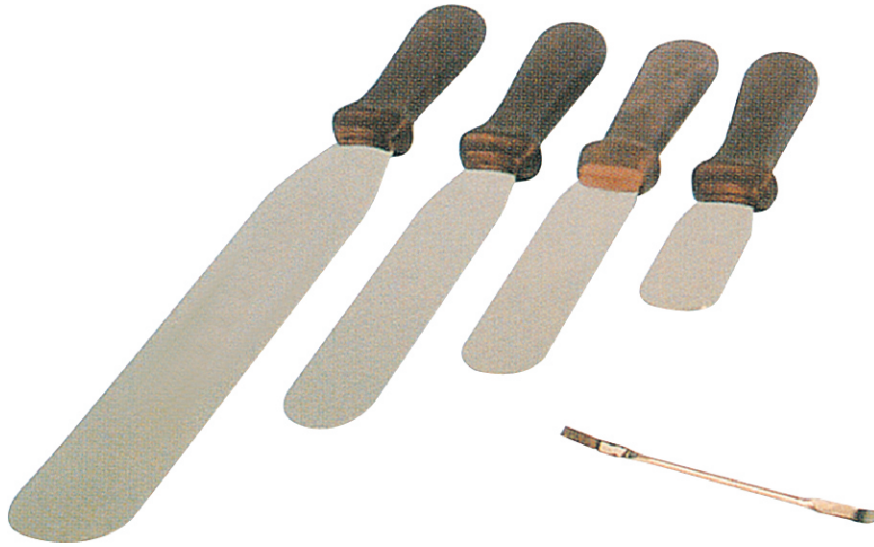

Spatulas

ZI 11026

Spatulas : ZI 11026

MODEL NO.	DESCRIPTION
ZI 11026-1	Spatula, 100mm blade with wooden handle
ZI 11026-2	Spatula, 150mm blade with wooden handle
ZI 11026-3	Spatula, 200mm blade with wooden handle
ZI 11026-4	Spatula, 300mm blade with wooden handle
ZI 11026-5	Chattaway spatula. 125mm long. Made up of Stainless Steel sheet