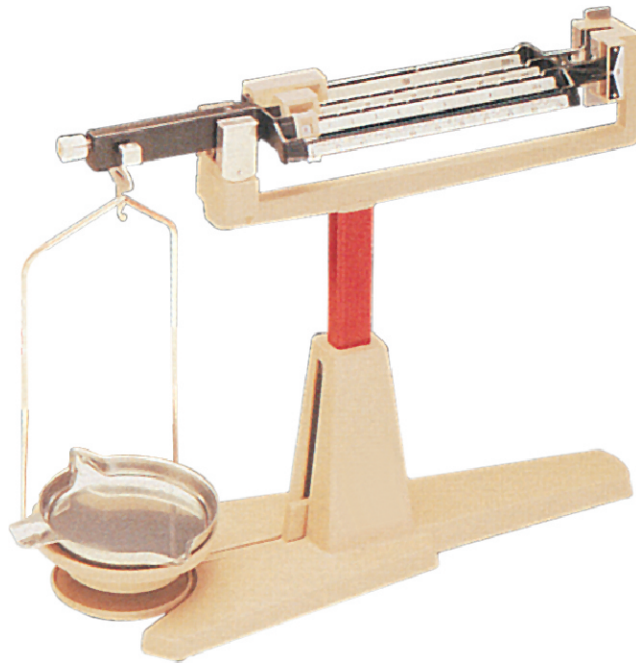

Triple Beam Balance With Vernier

ZI 11038

Triple Beam Balance with Vernier : ZI 11038

This balance has 310 g, capacity x 0.01 g sensitivity, includes stainless steel pan, zero adjustment.

ZEAL INTERNATIONAL