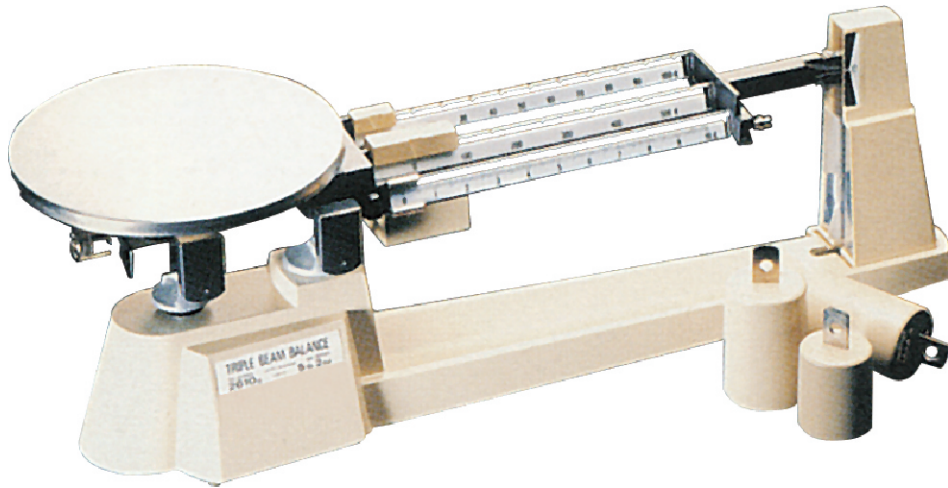

Triple Beam Balance

ZI 11039

Triple Beam Balance : ZI 11039

Triple Beam Balance 2610 capacity x 0.1g sensitivity. Complete with stainless steel pan and set of weights.

ZEAL INTERNATIONAL

1, Netaji Subhash Marg, Darya Ganj, New Delhi-110 002 INDIA
Ph.:+91-11-23276114, 23244474, 23277528, 23278846, Fax :+91-11-23273214, 43580558
E-mail : sales@zealinternational.com ,website : zealinternational.com