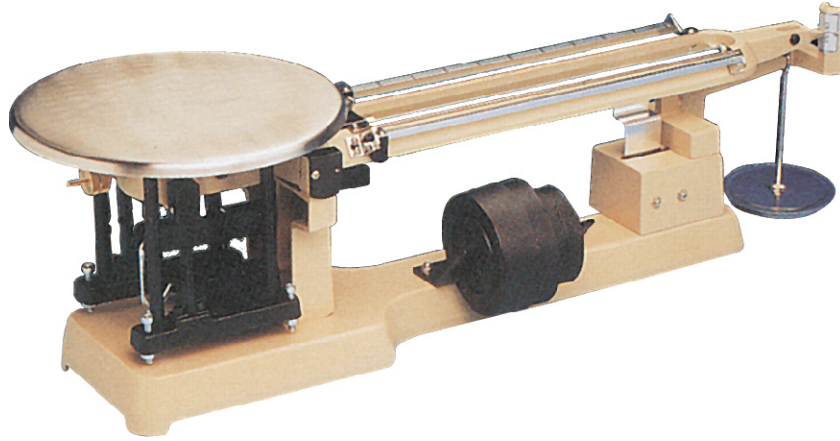

Heavy Duty Balance

ZI 11040

Heavy Duty Balance : ZI 11040

Heavy Duty solution balance 20 kg capacity x 1 gm sensitivity. Complete with set of weights, sliding weight for tare upto 2270 g, holding plate 280 mm diameter