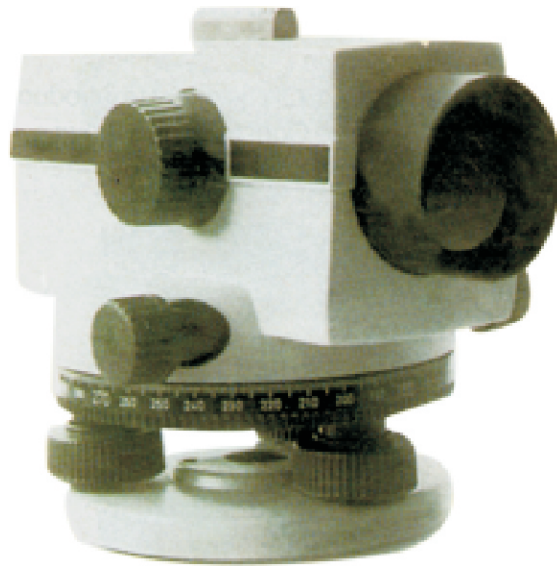

Automatic Level

ZI 12001

Automatic Level : ZI 12001

- a) Manufactured meticulously using International Standard.
- b) Tightly sealed construction for use in any weather.
- c) Fast accurate two-speed focusing.
- d) Friction-braked rotation and endless horizontal drive.
- e) Optical sight for quick pointing.
- f) Metal circular bubble.
- g) Fit all tripod with G5/8" or M16 screw.
- h) Optional accessories : metal or wooden tripod, metal or wooden staff range pole, measuring rope, plumb etc.